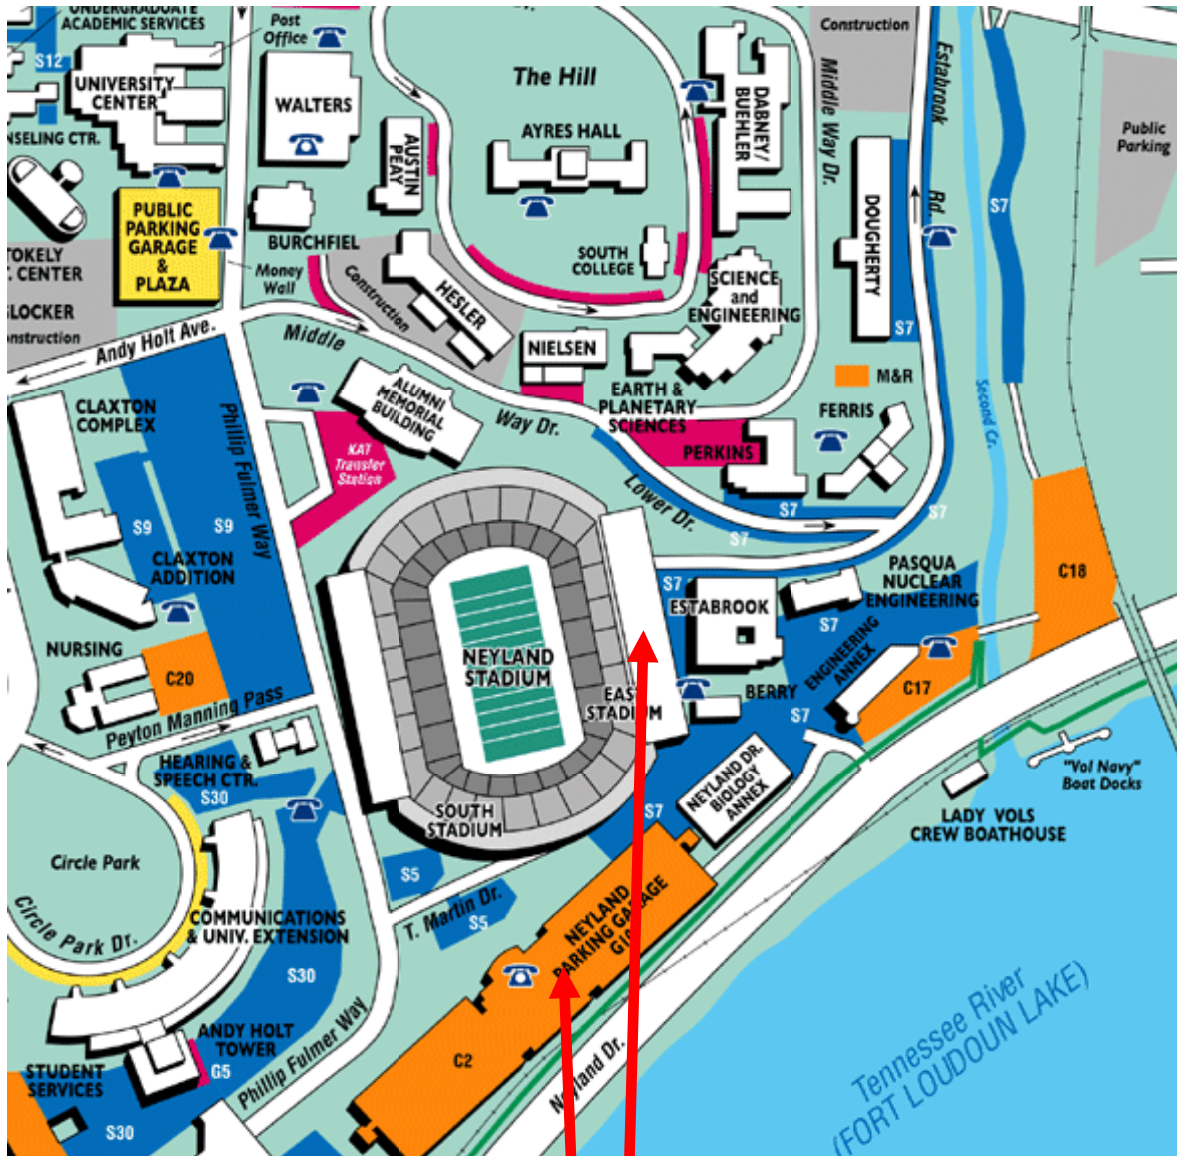

From Neyland Drive, turn into the G-10 garage parking area. Walk through the parking lot toward the East side of Neyland Stadium, which will be in the direction of Calhoun's on the River. The elevators to the Club level are across from Gate 2 and are near Estabrook Hall, as you can see below:

Entrance to East Club is at Gate 26 (across from Gate 2)

Parking